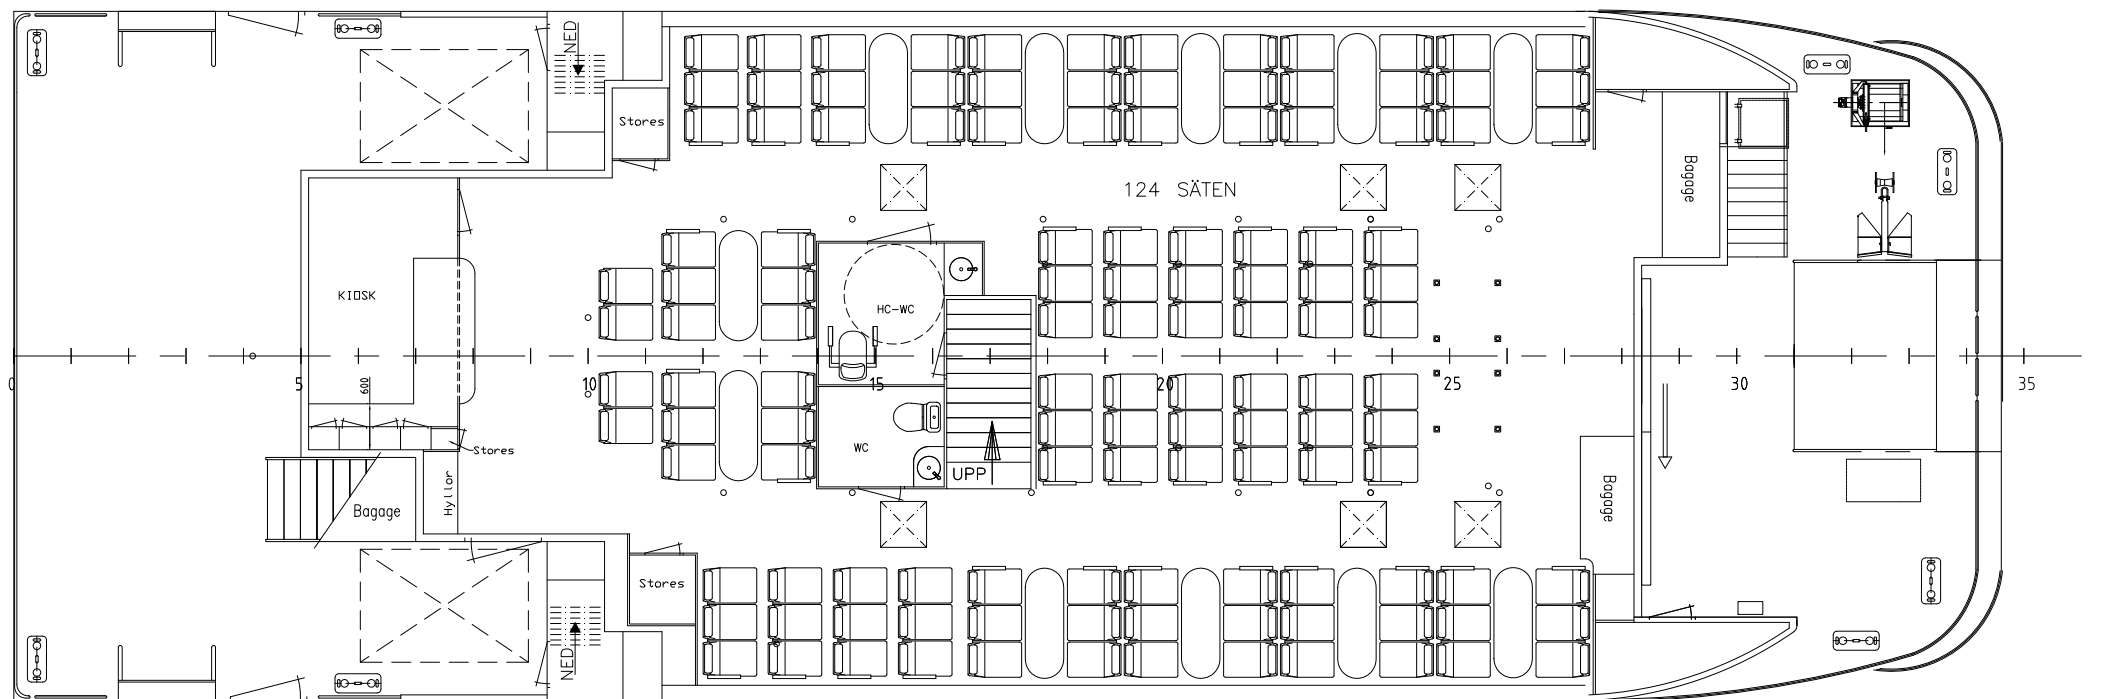

BYGG NR. 521		Project GRNR. 100		Oma Baatbyggeri a.s.	
Rev./ Forordning	Date	Sign	Date	Maestokk/ Scale	14.10.15
A	13.10.15	ED		1:50	
Detail GENERALARRANGEMENT			Koster Marin		
Postboks 200			N-5402 STORD NORWAY		
Erststav			1-50341