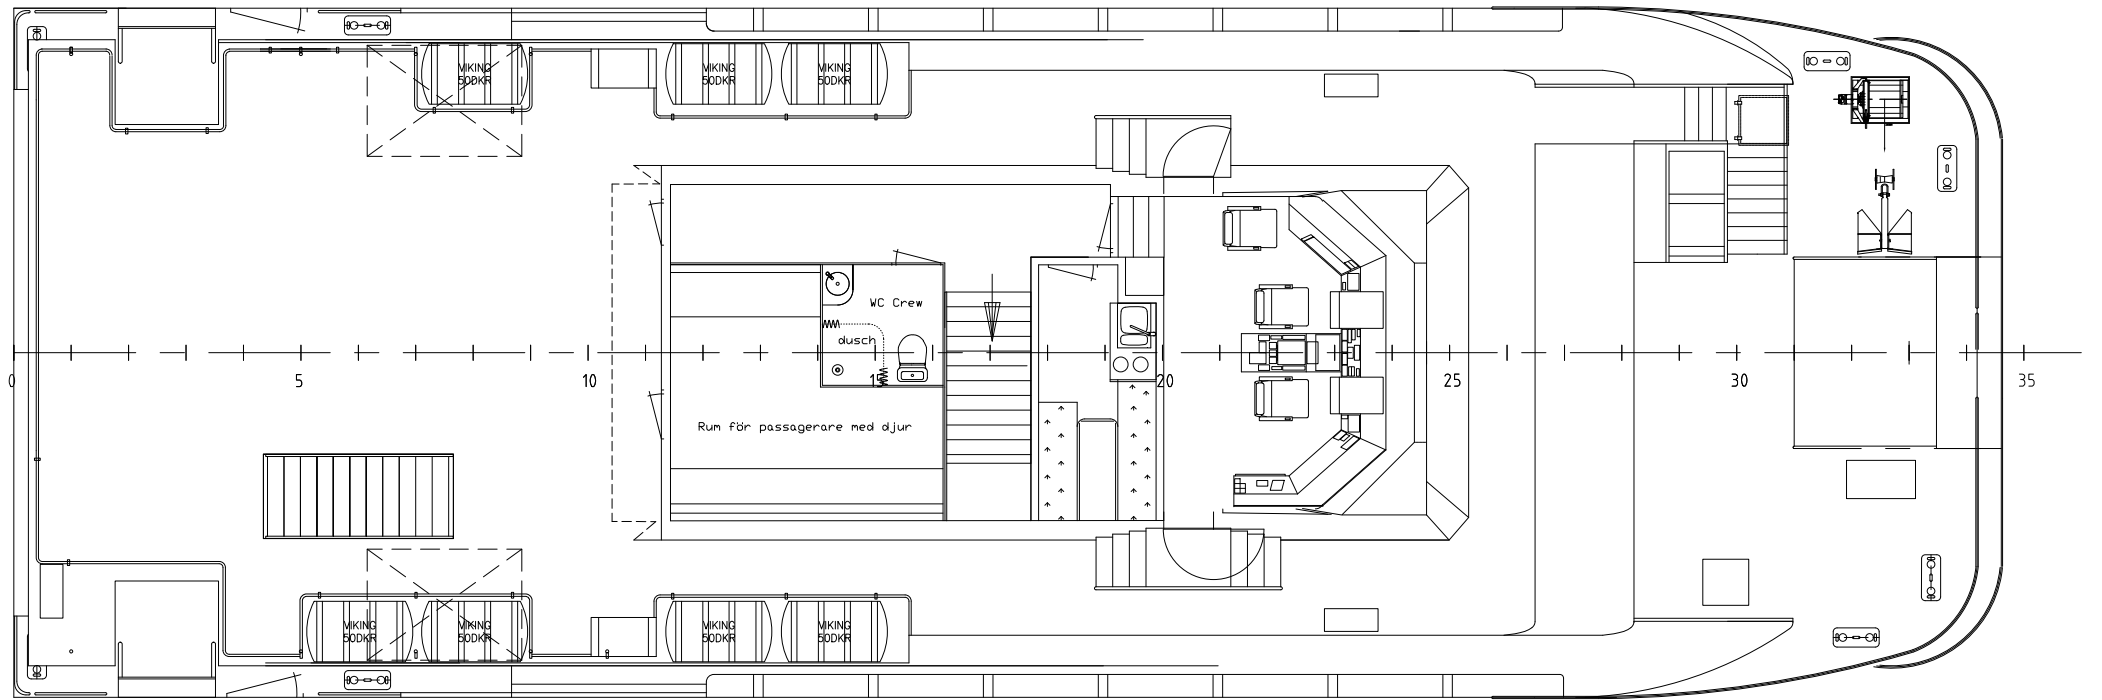

BYGG NR. 521		Project GRNR. 100		Oma Baatbyggeri a.s.	
Rev./ Forordning	Date	Sign	Date	Maestokk/ Scale	14.10.15
A	13.10.15	ED		1:50	
Detail GENERALARRANGEMENT			Koster Marin		
Postboks 200			N-5402 STORD NORWAY		
Erststav			1-50341